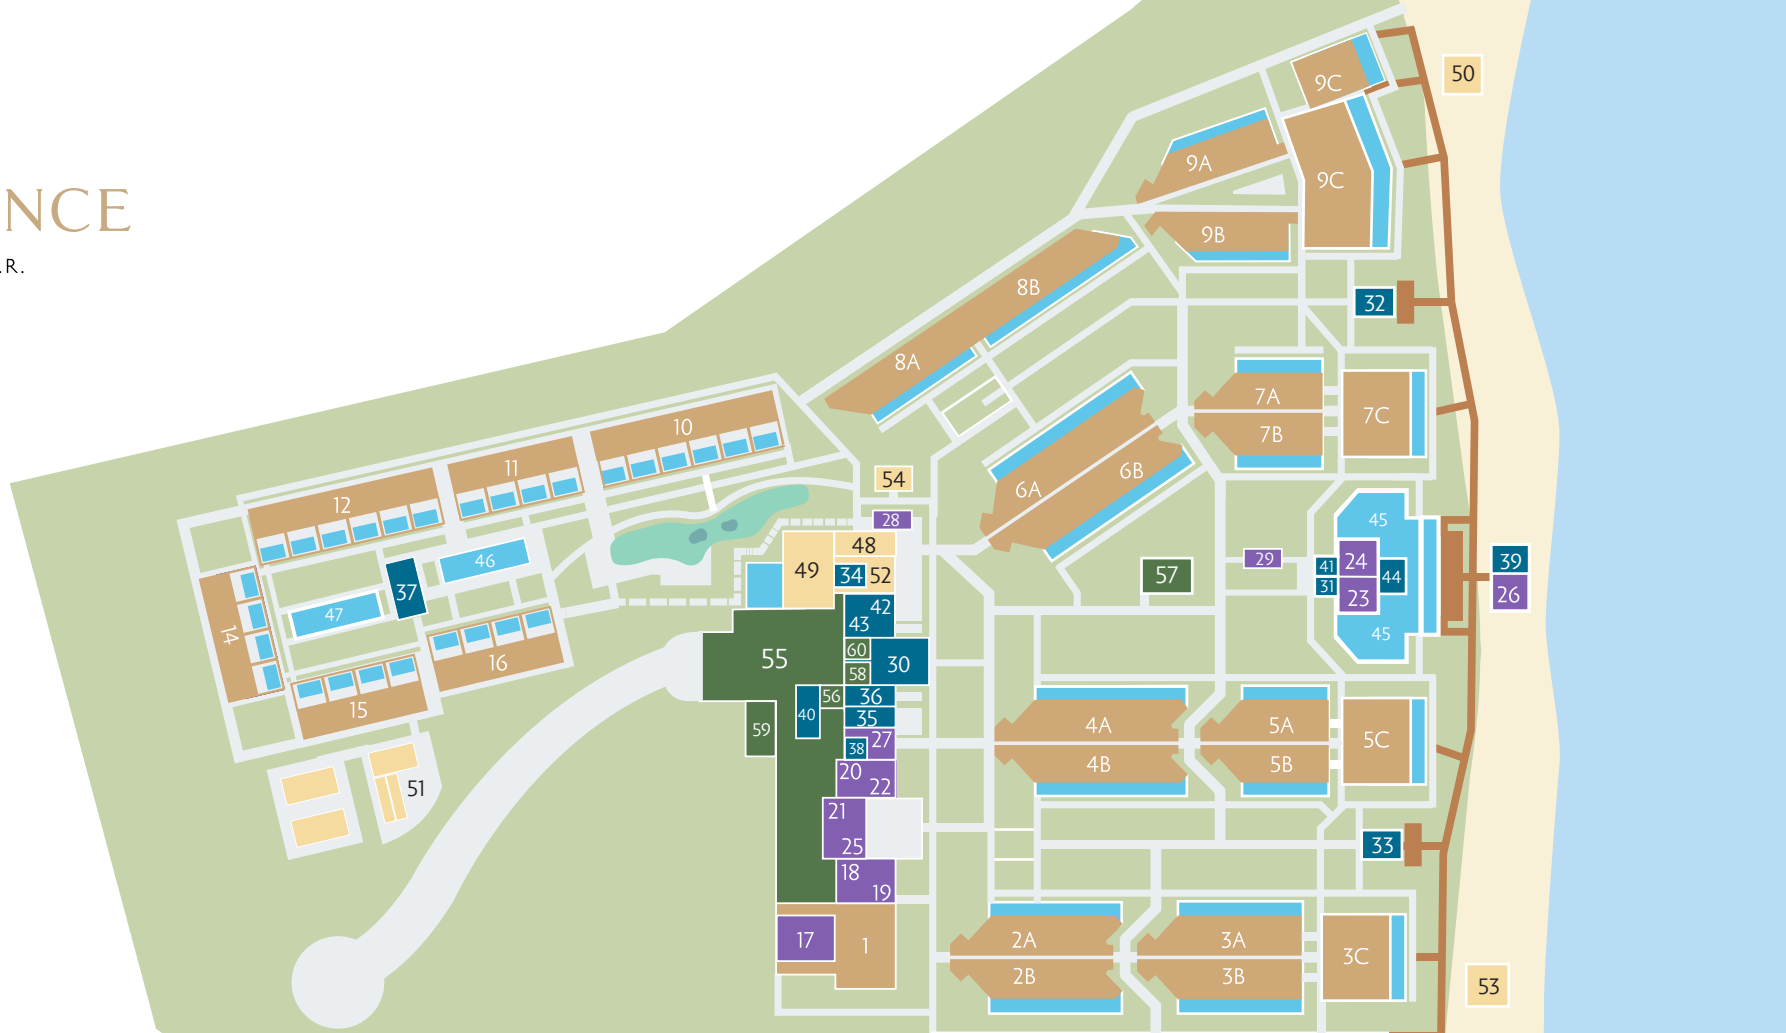

EXCELLENCE

EL CARMEN, D.R.

SUITES

- 01. 1123 TO 1231
- 02. 2001 TO 2215
- 04. 4001 TO 4217
- 06. 6001 TO 6219
- 08. 8001 TO 8216
- 9A. 9001 TO 9205
- 10. 1001 TO 10206
- 11. 11001 TO 11204
- 12. 12001 TO 12206
- 14. 14001 TO 14204
- 15. 15001 TO 15104
- 16. 16001 TO 16104

EXCELLENCE CLUB SUITES

- 03. 3051 TO 3266
- 05. 5051 TO 5264
- 07. 7051 TO 7264
- 9A. 9056 & 9156
- 9B. 9061 TO 9265
- 9C. 9071 TO 9181

RESTAURANTS

- 17. THE KITCHEN TABLE
- 18. AGAVE (2ND FL)
- 19. SPICE
- 20. CHEZ ISABELLE (2ND FL)
- 21. FLAVOR MARKET
- 22. THE GRILL
- 23. LOBSTER HOUSE
- 24. OREGANO
- 25. BASMATI (2ND FL)
- 26. LAS OLAS
- 27. MAGNA CLUB RESTAURANT (2ND FL)
- 28. SHARK FOOD TRUCK
- 29. LA PLACITA FOOD TRUCK

BARs

- 30. MARTINI BAR
- 31. REVIVE BAR
- 32. PALMS BAR EXCELLENCE CLUB
- 33. CIELO BAR EXCELLENCE CLUB
- 34. STARS BAR
- 35. SPORTS BAR
- 36. EXCELLENCE CLUB LOUNGE BAR (2ND FL)
- 37. AIRE BAR
- 38. AROMA
- 39. LAS OLAS BAR
- 40. ALEGRIA DISCO BAR
- 41. X-LOUNGE SKY BAR

ADDITIONAL INFORMATION

- 55. LOBBY
- 56. EXCELLENCE CLUB LOUNGE (2ND FL)
- 57. WEDDING STONE GAZEBO
- 58. SHOPPING GALLERY
- 59. MEETING ROOMS
- 60. CIGAR SHOP